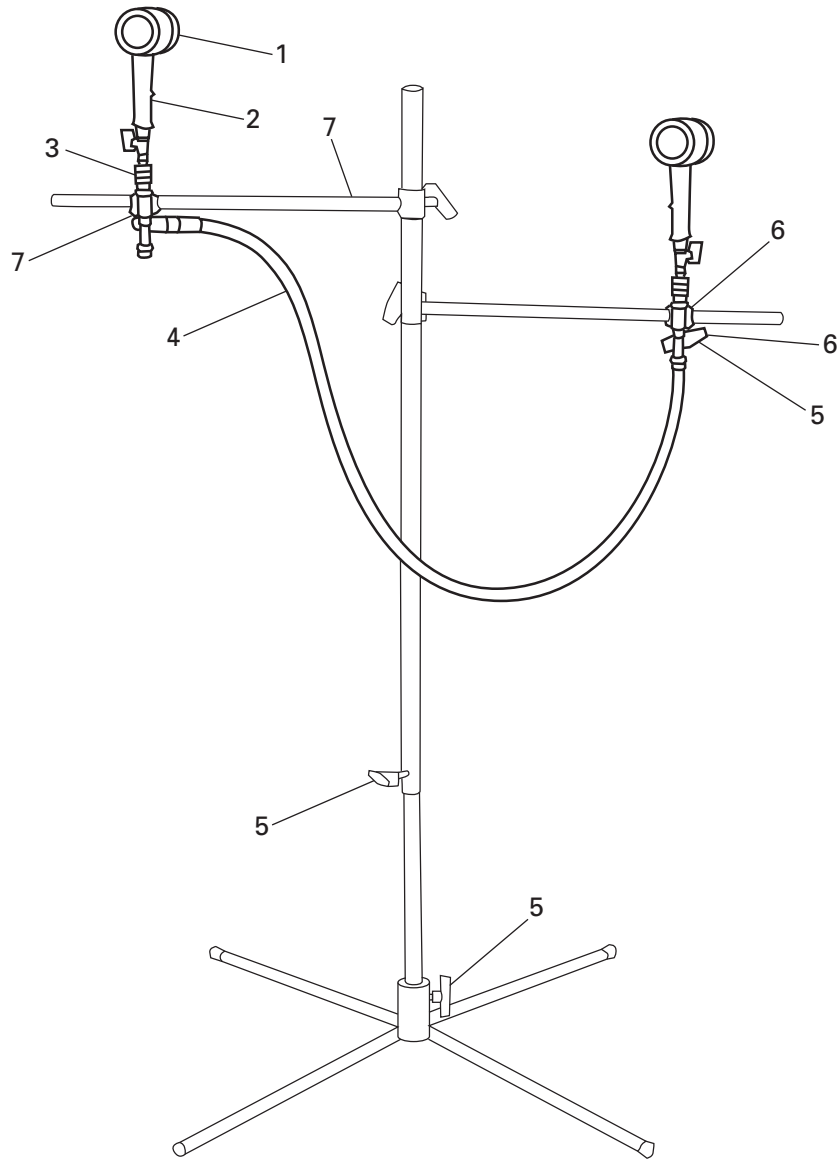

**MAINTENANCE:**

1. Keep dryer gun clean.
2. Replace dryer gun filter if dirty.

**PARTS LIST:**

Ref. No.	Order No.	Model No.	Description
1	130531	130531	Filter, 2 Pack
2	130530	130530	Dryer Gun*
3	190939	MPV-424	Female QD Coupler
4	—	—	Hose Assembly
5	803252	DMG-6	Knob (1)
6	130532	130532	Bracket (2) and Knob (2) Kit
7	130533	130533	Arm, Bracket, Knob (2) Kit

\*Includes shut-off valve and QD stem.