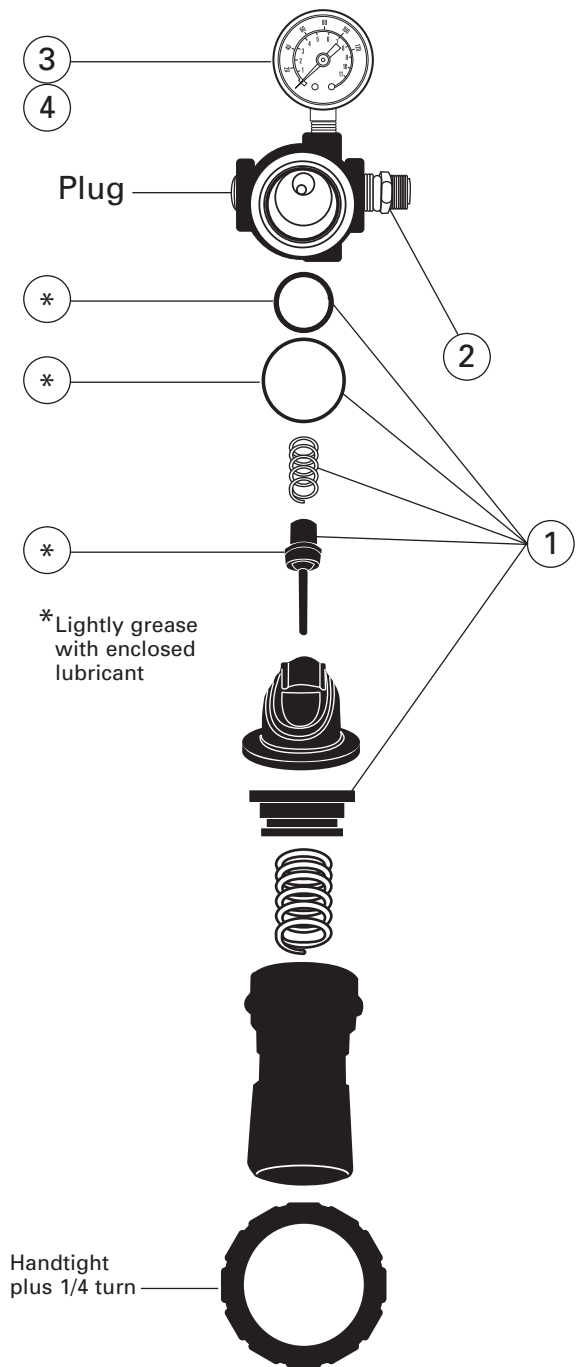

**PARTS LIST**

Ref. No.	Replacement Part No.	Description
1	130519	Drain Kit (one set)
2	130517	Filter Element, Water
3	130518	Filter Element, Coalescing
4	130520	Indicator Kit, Coalescing
5	VA-595	Shut-off Valve
6	130527	Filter Element, Charcoal

**PARTS LIST**

Ref. No.	Replacement Part No.	Description
1	130521	Regulator Kit
2	H-2008	Adapter
3	GA-288	Gauge
4	GA-375	Gauge, Upside Down