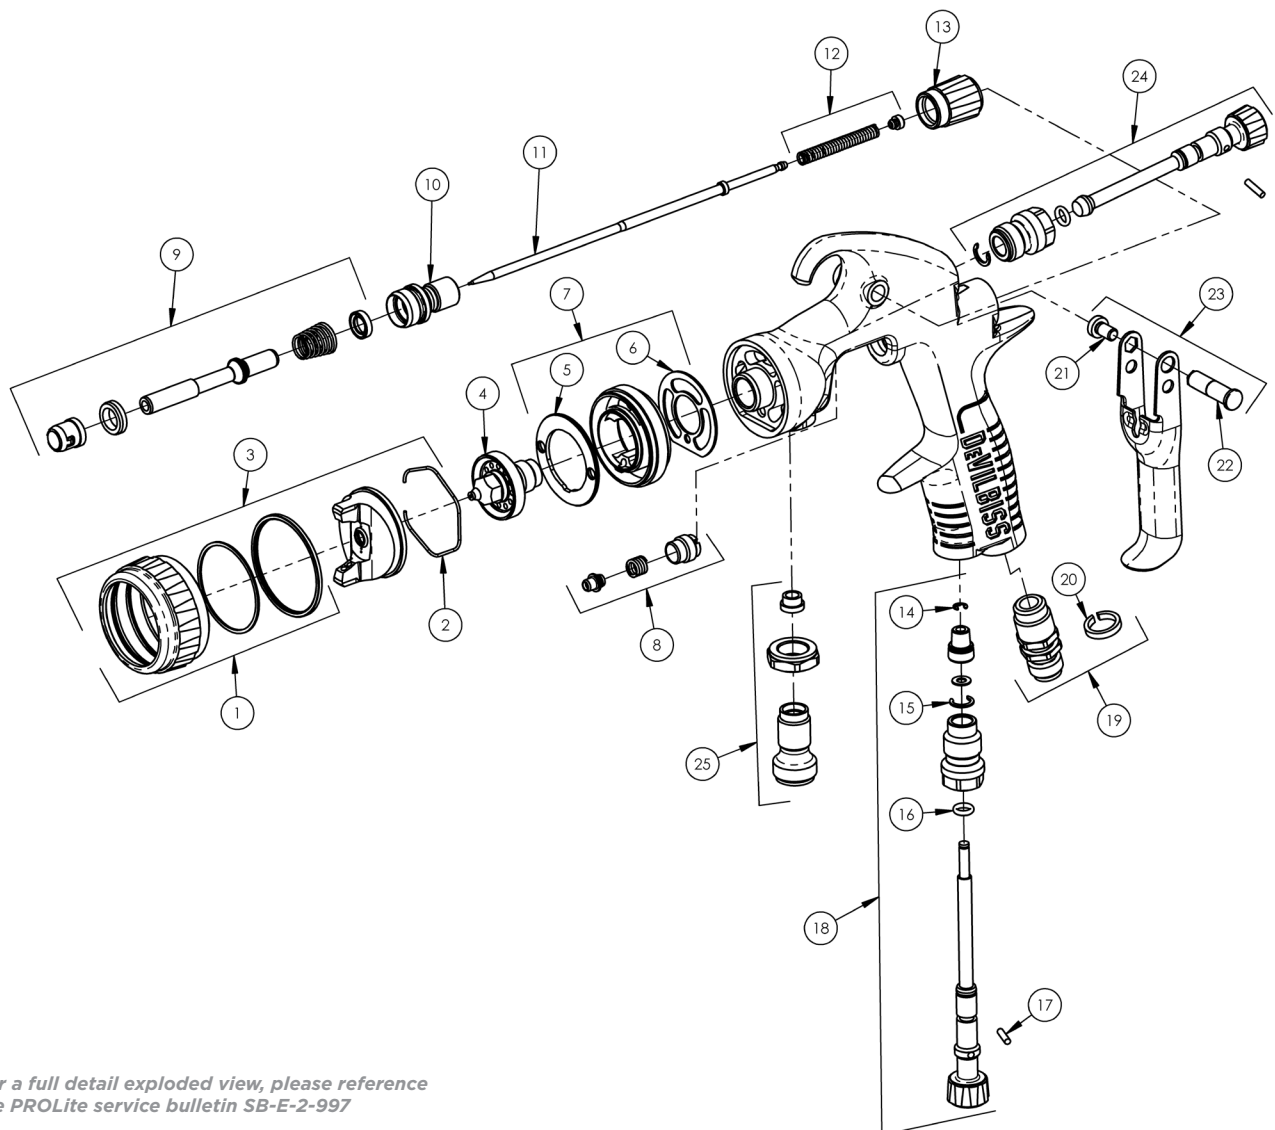

DeVilbiss® PROlite Exploded Reference Legend

Reference	Part Number	Description	QTY	Reference	Part Number	Description	QTY
1	905280	Retaining Ring Sub Assembly	1	14	905000	Circlip (kit of 5)	1
2	905208	Spring Clip (kit of 5)	1	15**	-	Circlip	1
3	See Table 1	Air Cap & Retaining Ring	1	16**	-	O Ring	1
4	See Table 1	Fluid Nozzle	1	17**	-	Spreader Valve Pin	1
5	905297	Baffle Plate	1	18	905276	Airflow Valve	1
6*	905287	Gasket (kit of 2)	1	19	905305	Air Inlet	1
7	905303	Spray Head Kit	1	20	905289	Color ID Ring Kit (4 colors)	1
8*	905294	Packing, Spring & Packing Nut Kit	1	21*	-	Trigger Screw	1
9	905282	Air Valve Assembly	1	22*	-	Trigger Stud	1
10	905301	Air Valve Body	1	23	905306	Trigger, Stud & Screw Kit	1
11	See Table 1	Fluid Needle	1	24	905275	Spreader Valve Assembly	1
12*	905283	Needle Spring Kit	1	25	905001	Fluid Inlet Kit	1
13	905302	Fluid Adjusting Knob	1				

* 905281 - Spray Gun Repair Kit contains all the parts indicated with an asterisk

† 905206 - Seal & Pin Kit, kit of 5 (Items 15, 16, & 17)

For a full detail exploded view, please reference the PROlite service bulletin SB-E-2-997